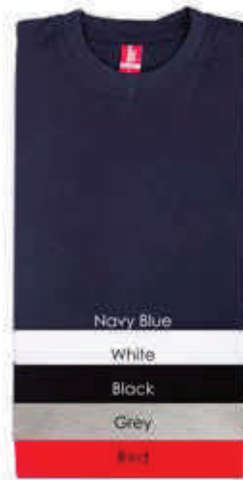

ROBO MINDZ

Ready-made or Customized
Large selection of colours & materials

POLO SHIRTS

T-SHIRTS

JEANS

Promote your Brands
in Single Colour or
Full Colour Printing.

ROBO
MINDZ

CAPS