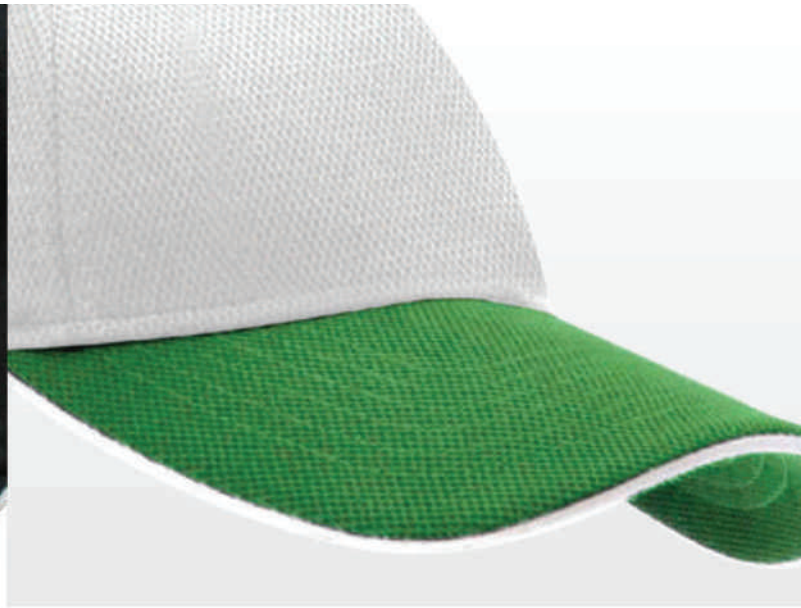

ROBO MINDZ

Ready-made or Customized
Large selection of colours & materials

POLO SHIRTS

T-SHIRTS

JEANS

Promote your Brands
in Single Colour or
Full Colour Printing.

ROBO
MINDZ

CAPS